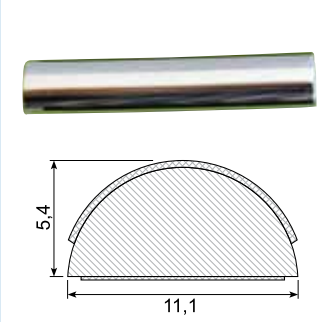

45.206AL

Material: PVC gutter with adhesive
Length: 2 m

45.224

Material: White PVC gutter with adhesive
Length: 25 m

45.217C *

Material: Chrome PVC with adhesive
Length: 5 m

45.221C *

Material: Chrome PVC with adhesive
Length: 5 m

45.347C *

Material: Chrome PVC with adhesive
Length: 5 m

45.884C *

Material: Chrome PVC with adhesive
Length: 5 m

45.383C *

Material: Chrome PVC with adhesive
Length: 5 m

45.388C *

Material: Chrome PVC with adhesive
Length: 5 m

45.705C *

Material: Chrome PVC with adhesive
Length: 5 m

45.832

Material: PVC with adhesive
Length: 25 m

45.836

Material: PVC with adhesive
Length: 25 m

45.837

Material: PVC with adhesive
Length: 25 m
Hardness: SH 74 - 76
Density: 1,32

45.980K *

Material: PVC with adhesive
 Length: 340 mm
 Min. order: 1.400 pcs.
 Example fix lengths

45.980S *

Length: 25 m
 Min. order: 500 m

45.102G

Length: 25 m

45.308C / 45.308C-50 *

Material: Chrome PVC
 Length: 5 m
 45.308C-50 (50 m)
 Min. order: 300 m