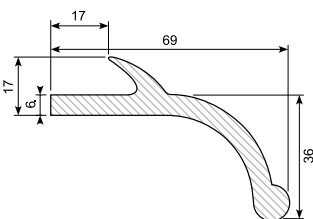

45.309C / 45.309C-50 *

Material: Chrome PVC
 Length: 5 m
 45.309C-50 (50 m)
 Min. order: 300 m

45.216C-50 *

Material: Chrome PVC
 Length: 50 m
 Min. order: 300 m

45.123 *

Material: PVC gutter with adhesive
Length: 25 m
Min. order: 300 m

45.2051445 *

PVC universal wheel arch panel with adhesive. Coil.
Length: 12,5 m

45.235N1057 *

PVC universal wheel arch panel with adhesive. Coil.
Color: Black
Length: 6 m

45.235N429 *

PVC universal wheel arch panel with adhesive. Coil.
Color: Black
Length: 12,5 m

45.235NG1057 *

PVC universal wheel arch panel with adhesive. Coil.
Color: Grey / black
Length: 6 m

45.235NG429 *

PVC universal wheel arch panel with adhesive. Coil.
Color: Grey / black
Length: 12,5 m

31.4281 **

Material: EPDM black
Hardness: SH 85
Length: 2,6 m