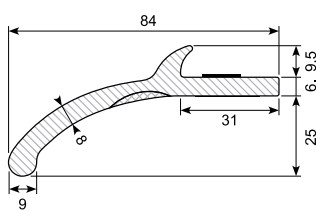

45.980K *

Material: PVC with adhesive
 Length: 340 mm
 Min. order: 1.400 pcs.
 Example fix lengths

45.980S *

Length: 25 m
 Min. order: 500 m

45.102G

Length: 25 m

45.308C / 45.308C-50 *

Material: Chrome PVC
 Length: 5 m
 45.308C-50 (50 m)
 Min. order: 300 m

45.309C / 45.309C-50 *

Material: Chrome PVC
 Length: 5 m
 45.309C-50 (50 m)
 Min. order: 300 m

45.216C-50 *

Material: Chrome PVC
 Length: 50 m
 Min. order: 300 m

45.123 *

Material: PVC gutter with adhesive
Length: 25 m
Min. order: 300 m

45.393 *

Material: PVC gutter with adhesive
Length: 25 m
Min. order: 300 m

45.394 *

Material: PVC gutter with adhesive
Length: 25 m
Min. order: 300 m

45.901 *

Material: PVC gutter with adhesive
Length: 25 m
Min. order: 300 m

45.2031024 *

PVC universal wheel arch panel with adhesive. Set of 4 pcs.
Length: 1,5 m

45.20511046 *

PVC universal wheel arch panel with adhesive. Coil.
Color: Black
Length: 6 m

45.20511091 *

PVC universal wheel arch panel with adhesive. Set of 2 pcs.
Length: 1,5 m