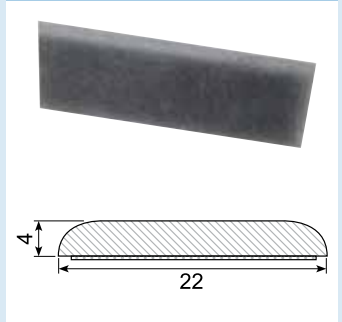

Material: PVC with adhesive
Length: 50 m