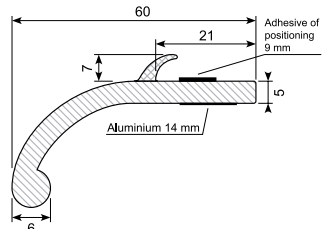

PVC universal wheel arch panel with adhesive. Coil.
Color: Grey / black
Length: 12,5 m

31.4281 **