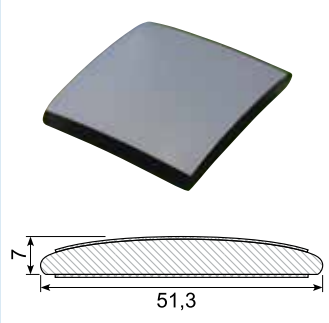

45.206AL

Material: PVC gutter with adhesive
Length: 2 m

45.224

Material: White PVC gutter with adhesive
Length: 25 m

45.217C *

Material: Chrome PVC with adhesive
Length: 5 m

45.221C *

Material: Chrome PVC with adhesive
Length: 5 m

45.347C *

Material: Chrome PVC with adhesive
Length: 5 m

45.884C *

Material: Chrome PVC with adhesive
Length: 5 m

45.383C *

Material: Chrome PVC with adhesive
Length: 5 m

45.388C *

Material: Chrome PVC with adhesive
Length: 5 m

45.705C *

Material: Chrome PVC with adhesive
Length: 5 m

45.832

Material: PVC with adhesive
Length: 25 m

45.836

Material: PVC with adhesive
Length: 25 m

45.837

Material: PVC with adhesive
Length: 25 m
Hardness: SH 74 - 76
Density: 1,32

45.886 / 45.886G

Material: Black PVC with adhesive
 Length: 25 m
 45.886G: Grey

45.894 *

Material: PVC with adhesive
 Length: 25 m
 Min. order: 300 m

45.980A *

Material: Chrome PVC with adhesive
 Length: 25 m
 Min. order: 500 m