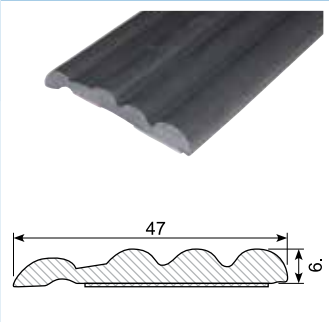

Material: PVC with adhesive
Length: 25 m
Min. order: 300 m

45.872