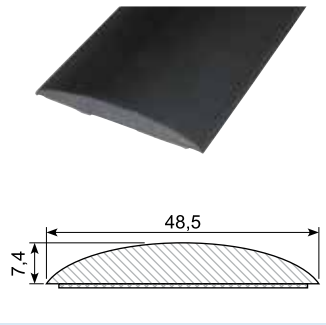

45.347C *

Material: Chrome PVC with adhesive
Length: 5 m

45.884C *

Material: Chrome PVC with adhesive
Length: 5 m

45.383C *

Material: Chrome PVC with adhesive
Length: 5 m

45.388C *

Material: Chrome PVC with adhesive
Length: 5 m

45.705C *

Material: Chrome PVC with adhesive
Length: 5 m

45.832

Material: PVC with adhesive
Length: 25 m

45.836

Material: PVC with adhesive
Length: 25 m

45.837

Material: PVC with adhesive
Length: 25 m
Hardness: SH 74 - 76
Density: 1,32

45.886 / 45.886G

Material: Black PVC with adhesive
 Length: 25 m
 45.886G: Grey

45.894 *

Material: PVC with adhesive
 Length: 25 m
 Min. order: 300 m

45.980A *

Material: Chrome PVC with adhesive
 Length: 25 m
 Min. order: 500 m