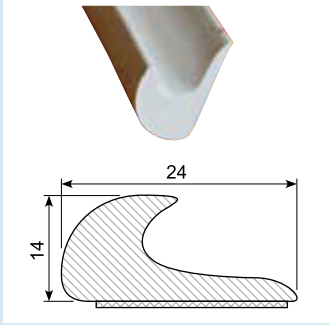

45.206AL

Material: PVC gutter with adhesive
Length: 2 m

45.224

Material: White PVC gutter with adhesive
Length: 25 m

45.217C *

Material: Chrome PVC with adhesive
Length: 5 m

45.221C *

Material: Chrome PVC with adhesive
Length: 5 m

45.347C *

Material: Chrome PVC with adhesive
Length: 5 m

45.884C *

Material: Chrome PVC with adhesive
Length: 5 m

45.383C *

Material: Chrome PVC with adhesive
Length: 5 m

45.388C *

Material: Chrome PVC with adhesive
Length: 5 m

45.705C *

Material: Chrome PVC with adhesive
Length: 5 m

45.832

Material: PVC with adhesive
Length: 25 m

45.836

Material: PVC with adhesive
Length: 25 m

45.837

Material: PVC with adhesive
Length: 25 m
Hardness: SH 74 - 76
Density: 1,32