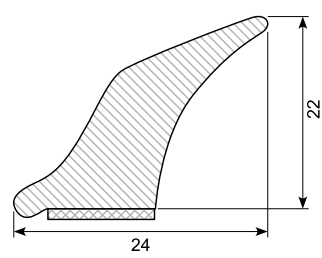

45.309C / 45.309C-50 *

Material: Chrome PVC
 Length: 5 m
 45.309C-50 (50 m)
 Min. order: 300 m

45.216C-50 *

Material: Chrome PVC
 Length: 50 m
 Min. order: 300 m

45.123 *

Material: PVC gutter with adhesive
Length: 25 m
Min. order: 300 m

45.393 *

Material: PVC gutter with adhesive
Length: 25 m
Min. order: 300 m

45.394 *

Material: PVC gutter with adhesive
Length: 25 m
Min. order: 300 m

45.901 *

Material: PVC gutter with adhesive
Length: 25 m
Min. order: 300 m