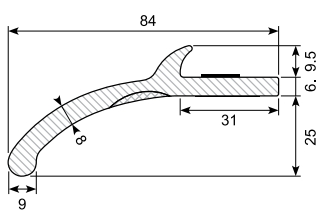

45.309C / 45.309C-50 *

Material: Chrome PVC
 Length: 5 m
 45.309C-50 (50 m)
 Min. order: 300 m

45.216C-50 *

Material: Chrome PVC
 Length: 50 m
 Min. order: 300 m

45.123 *

Material: PVC gutter with adhesive
Length: 25 m
Min. order: 300 m

45.393 *

Material: PVC gutter with adhesive
Length: 25 m
Min. order: 300 m

45.394 *

Material: PVC gutter with adhesive
Length: 25 m
Min. order: 300 m

45.901 *

Material: PVC gutter with adhesive
Length: 25 m
Min. order: 300 m

45.2031024 *

PVC universal wheel arch panel with adhesive. Set of 4 pcs.
Length: 1,5 m

45.20511046 *

PVC universal wheel arch panel with adhesive. Coil.
Color: Black
Length: 6 m

45.20511091 *

PVC universal wheel arch panel with adhesive. Set of 2 pcs.
Length: 1,5 m

45.2051445 *

PVC universal wheel arch panel with adhesive. Coil.
Length: 12,5 m

45.235N1057 *

PVC universal wheel arch panel with adhesive. Coil.
Color: Black
Length: 6 m

45.235N429 *

PVC universal wheel arch panel with adhesive. Coil.
Color: Black
Length: 12,5 m