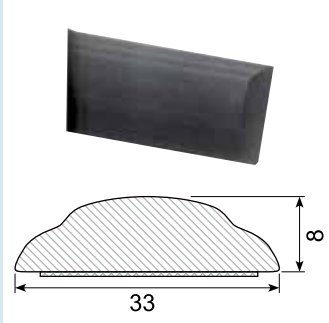

45.206AL

Material: PVC gutter with adhesive
Length: 2 m

45.224

Material: White PVC gutter with adhesive
Length: 25 m

45.217C *

Material: Chrome PVC with adhesive
Length: 5 m

45.221C *

Material: Chrome PVC with adhesive
Length: 5 m

45.347C *

Material: Chrome PVC with adhesive
Length: 5 m

45.884C *

Material: Chrome PVC with adhesive
Length: 5 m

45.383C *

Material: Chrome PVC with adhesive
Length: 5 m

45.388C *

Material: Chrome PVC with adhesive
Length: 5 m

45.705C *

Material: Chrome PVC with adhesive
Length: 5 m

45.832

Material: PVC with adhesive
Length: 25 m

45.836

Material: PVC with adhesive
Length: 25 m

45.837

Material: PVC with adhesive
Length: 25 m
Hardness: SH 74 - 76
Density: 1,32

45.886 / 45.886G

Material: Black PVC with adhesive
 Length: 25 m
 45.886G: Grey

45.894 *

Material: PVC with adhesive
 Length: 25 m
 Min. order: 300 m

45.980A *

Material: Chrome PVC with adhesive
 Length: 25 m
 Min. order: 500 m