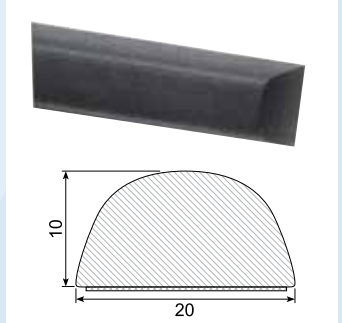

45.206AL

Material: PVC gutter with adhesive
Length: 2 m

45.224

Material: White PVC gutter with adhesive
Length: 25 m

45.217C *

Material: Chrome PVC with adhesive
Length: 5 m

45.221C *

Material: Chrome PVC with adhesive
Length: 5 m

45.347C *

Material: Chrome PVC with adhesive
Length: 5 m

45.884C *

Material: Chrome PVC with adhesive
Length: 5 m

45.383C *

Material: Chrome PVC with adhesive
Length: 5 m

45.388C *

Material: Chrome PVC with adhesive
Length: 5 m

45.705C *

Material: Chrome PVC with adhesive
Length: 5 m

45.832

Material: PVC with adhesive
Length: 25 m

45.836

Material: PVC with adhesive
Length: 25 m

45.837

Material: PVC with adhesive
Length: 25 m
Hardness: SH 74 - 76
Density: 1,32

45.886 / 45.886G

Material: Black PVC with adhesive
 Length: 25 m
 45.886G: Grey

45.894 *

Material: PVC with adhesive
 Length: 25 m
 Min. order: 300 m

45.980A *

Material: Chrome PVC with adhesive
 Length: 25 m
 Min. order: 500 m