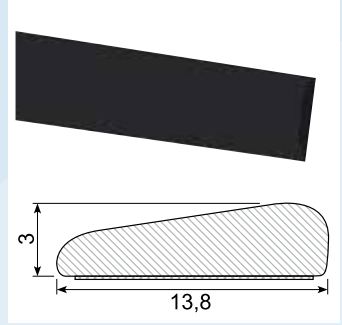

45.347C *

Material: Chrome PVC with adhesive
Length: 5 m

45.884C *

Material: Chrome PVC with adhesive
Length: 5 m

45.383C *

Material: Chrome PVC with adhesive
Length: 5 m

45.388C *

Material: Chrome PVC with adhesive
Length: 5 m

45.705C *

Material: Chrome PVC with adhesive
Length: 5 m

45.832

Material: PVC with adhesive
Length: 25 m

45.836

Material: PVC with adhesive
Length: 25 m

45.837

Material: PVC with adhesive
Length: 25 m
Hardness: SH 74 - 76
Density: 1,32

45.886 / 45.886G

Material: Black PVC with adhesive
 Length: 25 m
 45.886G: Grey

45.894 *

Material: PVC with adhesive
 Length: 25 m
 Min. order: 300 m

45.980A *

Material: Chrome PVC with adhesive
 Length: 25 m
 Min. order: 500 m

45.980K *

Material: PVC with adhesive
 Length: 340 mm
 Min. order: 1.400 pcs.
 Example fix lengths

45.980S *

Length: 25 m
 Min. order: 500 m

45.102G

Length: 25 m

45.308C / 45.308C-50 *

Material: Chrome PVC
 Length: 5 m
 45.308C-50 (50 m)
 Min. order: 300 m