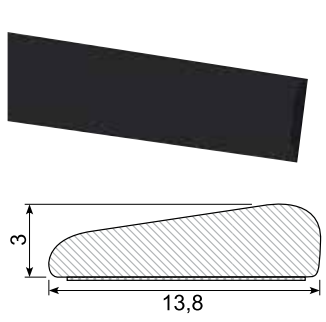

45.347C *

Material: Chrome PVC with adhesive
Length: 5 m

45.884C *

Material: Chrome PVC with adhesive
Length: 5 m

45.383C *

Material: Chrome PVC with adhesive
Length: 5 m

45.388C *

Material: Chrome PVC with adhesive
Length: 5 m

45.705C *

Material: Chrome PVC with adhesive
Length: 5 m

45.832

Material: PVC with adhesive
Length: 25 m

45.836

Material: PVC with adhesive
Length: 25 m

45.837

Material: PVC with adhesive
Length: 25 m
Hardness: SH 74 - 76
Density: 1,32

45.886 / 45.886G

Material: Black PVC with adhesive
 Length: 25 m
 45.886G: Grey

45.894 *

Material: PVC with adhesive
 Length: 25 m
 Min. order: 300 m

45.980A *

Material: Chrome PVC with adhesive
 Length: 25 m
 Min. order: 500 m

45.980K *

Material: PVC with adhesive
 Length: 340 mm
 Min. order: 1.400 pcs.
 Example fix lengths

45.980S *

Length: 25 m
 Min. order: 500 m

45.102G

Length: 25 m

45.308C / 45.308C-50 *

Material: Chrome PVC
 Length: 5 m
 45.308C-50 (50 m)
 Min. order: 300 m