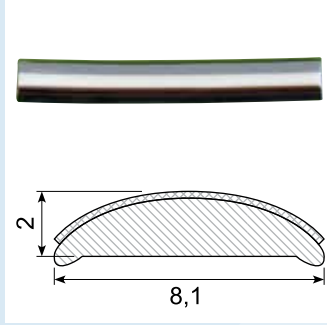

45.206AL

Material: PVC gutter with adhesive
Length: 2 m

45.224

Material: White PVC gutter with adhesive
Length: 25 m

45.217C *

Material: Chrome PVC with adhesive
Length: 5 m

45.221C *

Material: Chrome PVC with adhesive
Length: 5 m

45.347C *

Material: Chrome PVC with adhesive
Length: 5 m

45.884C *

Material: Chrome PVC with adhesive
Length: 5 m

45.383C *

Material: Chrome PVC with adhesive
Length: 5 m

45.388C *

Material: Chrome PVC with adhesive
Length: 5 m

45.705C *

Material: Chrome PVC with adhesive
Length: 5 m

45.832

Material: PVC with adhesive
Length: 25 m

45.836

Material: PVC with adhesive
Length: 25 m

45.837

Material: PVC with adhesive
Length: 25 m
Hardness: SH 74 - 76
Density: 1,32

45.886 / 45.886G

Material: Black PVC with adhesive
 Length: 25 m
 45.886G: Grey

45.894 *

Material: PVC with adhesive
 Length: 25 m
 Min. order: 300 m

45.980A *

Material: Chrome PVC with adhesive
 Length: 25 m
 Min. order: 500 m