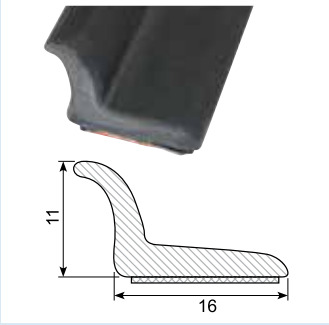

45.206AL

Material: PVC gutter with adhesive
Length: 2 m

45.224

Material: White PVC gutter with adhesive
Length: 25 m

45.217C *

Material: Chrome PVC with adhesive
Length: 5 m

45.221C *

Material: Chrome PVC with adhesive
Length: 5 m

45.347C *

Material: Chrome PVC with adhesive
Length: 5 m

45.884C *

Material: Chrome PVC with adhesive
Length: 5 m

45.383C *

Material: Chrome PVC with adhesive
Length: 5 m

45.388C *

Material: Chrome PVC with adhesive
Length: 5 m

45.705C *

Material: Chrome PVC with adhesive
Length: 5 m

45.832

Material: PVC with adhesive
Length: 25 m

45.836

Material: PVC with adhesive
Length: 25 m

45.837

Material: PVC with adhesive
Length: 25 m
Hardness: SH 74 - 76
Density: 1,32

45.980K *

Material: PVC with adhesive
 Length: 340 mm
 Min. order: 1.400 pcs.
 Example fix lengths

45.980S *

Length: 25 m
 Min. order: 500 m

45.102G

Length: 25 m

45.308C / 45.308C-50 *

Material: Chrome PVC
 Length: 5 m
 45.308C-50 (50 m)
 Min. order: 300 m