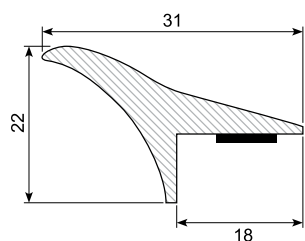

PVC universal wheel arch panel with adhesive. Set of 4 pcs.
Length: 1,5 m

45.20511046 *