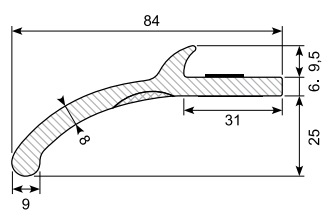

45.309C / 45.309C-50 *

Material: Chrome PVC
 Length: 5 m
 45.309C-50 (50 m)
 Min. order: 300 m

45.216C-50 *

Material: Chrome PVC
 Length: 50 m
 Min. order: 300 m

45.123 *

Material: PVC gutter with adhesive
Length: 25 m
Min. order: 300 m

45.393 *

Material: PVC gutter with adhesive
Length: 25 m
Min. order: 300 m

45.394 *

Material: PVC gutter with adhesive
Length: 25 m
Min. order: 300 m

45.901 *

Material: PVC gutter with adhesive
Length: 25 m
Min. order: 300 m

45.2031024 *

PVC universal wheel arch panel with adhesive. Set of 4 pcs.
Length: 1,5 m

45.20511046 *

PVC universal wheel arch panel with adhesive. Coil.
Color: Black
Length: 6 m

45.20511091 *

PVC universal wheel arch panel with adhesive. Set of 2 pcs.
Length: 1,5 m

45.2051445 *

PVC universal wheel arch panel with adhesive. Coil.
Length: 12,5 m

45.235N1057 *

PVC universal wheel arch panel with adhesive. Coil.
Color: Black
Length: 6 m

45.235N429 *

PVC universal wheel arch panel with adhesive. Coil.
Color: Black
Length: 12,5 m