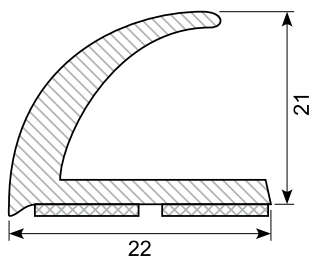

45.980K *

Material: PVC with adhesive
 Length: 340 mm
 Min. order: 1.400 pcs.
 Example fix lengths

45.980S *

Length: 25 m
 Min. order: 500 m

45.102G

Length: 25 m

45.308C / 45.308C-50 *

Material: Chrome PVC
 Length: 5 m
 45.308C-50 (50 m)
 Min. order: 300 m

45.309C / 45.309C-50 *

Material: Chrome PVC
 Length: 5 m
 45.309C-50 (50 m)
 Min. order: 300 m

45.216C-50 *

Material: Chrome PVC
 Length: 50 m
 Min. order: 300 m

45.123 *

Material: PVC gutter with adhesive
Length: 25 m
Min. order: 300 m

45.393 *

Material: PVC gutter with adhesive
Length: 25 m
Min. order: 300 m

45.394 *

Material: PVC gutter with adhesive
Length: 25 m
Min. order: 300 m

45.901 *

Material: PVC gutter with adhesive
Length: 25 m
Min. order: 300 m