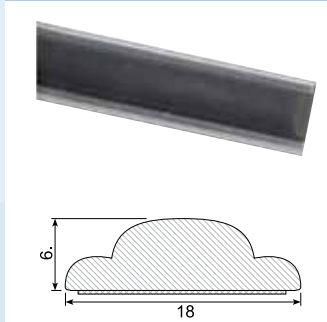

45.347C *

Material: Chrome PVC with adhesive
Length: 5 m

45.884C *

Material: Chrome PVC with adhesive
Length: 5 m

45.383C *

Material: Chrome PVC with adhesive
Length: 5 m

45.388C *

Material: Chrome PVC with adhesive
Length: 5 m

45.705C *

Material: Chrome PVC with adhesive
Length: 5 m

45.832

Material: PVC with adhesive
Length: 25 m

45.836

Material: PVC with adhesive
Length: 25 m

45.837

Material: PVC with adhesive
Length: 25 m
Hardness: SH 74 - 76
Density: 1,32

45.839 *

Material: PVC with adhesive
Length: 25 m
Min. order: 300 m

45.872

Material: PVC with adhesive
Length: 25 m

45.874

Material: PVC with adhesive
Length: 25 m

45.882

Material: PVC with adhesive
Length: 50 m

45.886 / 45.886G

Material: Black PVC with adhesive
 Length: 25 m
 45.886G: Grey

45.894 *

Material: PVC with adhesive
 Length: 25 m
 Min. order: 300 m

45.980A *

Material: Chrome PVC with adhesive
 Length: 25 m
 Min. order: 500 m