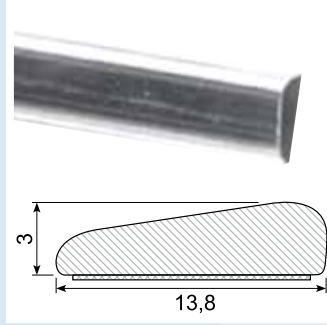

45.705C *

Material: Chrome PVC with adhesive
Length: 5 m

45.832

Material: PVC with adhesive
Length: 25 m

45.836

Material: PVC with adhesive
Length: 25 m

45.837

Material: PVC with adhesive
Length: 25 m
Hardness: SH 74 - 76
Density: 1,32

45.886 / 45.886G

Material: Black PVC with adhesive
 Length: 25 m
 45.886G: Grey

45.894 *

Material: PVC with adhesive
 Length: 25 m
 Min. order: 300 m

45.980A *

Material: Chrome PVC with adhesive
 Length: 25 m
 Min. order: 500 m

45.980K *

Material: PVC with adhesive
 Length: 340 mm
 Min. order: 1.400 pcs.
 Example fix lengths

45.980S *

Length: 25 m
 Min. order: 500 m

45.102G

Length: 25 m

45.308C / 45.308C-50 *

Material: Chrome PVC
 Length: 5 m
 45.308C-50 (50 m)
 Min. order: 300 m

45.309C / 45.309C-50 *

Material: Chrome PVC
 Length: 5 m
 45.309C-50 (50 m)
 Min. order: 300 m

45.216C-50 *

Material: Chrome PVC
 Length: 50 m
 Min. order: 300 m

45.123 *

Material: PVC gutter with adhesive
Length: 25 m
Min. order: 300 m