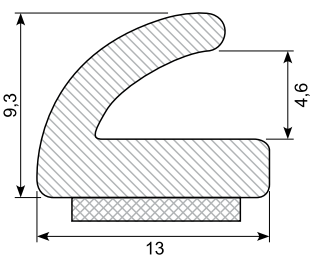

45.980K *

Material: PVC with adhesive
 Length: 340 mm
 Min. order: 1.400 pcs.
 Example fix lengths

45.980S *

Length: 25 m
 Min. order: 500 m

45.102G

Length: 25 m

45.308C / 45.308C-50 *

Material: Chrome PVC
 Length: 5 m
 45.308C-50 (50 m)
 Min. order: 300 m

45.309C / 45.309C-50 *

Material: Chrome PVC
 Length: 5 m
 45.309C-50 (50 m)
 Min. order: 300 m

45.216C-50 *

Material: Chrome PVC
 Length: 50 m
 Min. order: 300 m

45.123 *

Material: PVC gutter with adhesive
Length: 25 m
Min. order: 300 m

45.393 *

Material: PVC gutter with adhesive
Length: 25 m
Min. order: 300 m

45.394 *

Material: PVC gutter with adhesive
Length: 25 m
Min. order: 300 m

45.901 *

Material: PVC gutter with adhesive
Length: 25 m
Min. order: 300 m

45.2031024 *

PVC universal wheel arch panel with adhesive. Set of 4 pcs.
Length: 1,5 m

45.20511046 *

PVC universal wheel arch panel with adhesive. Coil.
Color: Black
Length: 6 m

45.20511091 *

PVC universal wheel arch panel with adhesive. Set of 2 pcs.
Length: 1,5 m