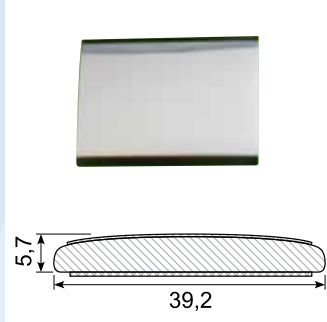

45.206AL

Material: PVC gutter with adhesive
Length: 2 m

45.224

Material: White PVC gutter with adhesive
Length: 25 m

45.217C *

Material: Chrome PVC with adhesive
Length: 5 m

45.221C *

Material: Chrome PVC with adhesive
Length: 5 m

45.347C *

Material: Chrome PVC with adhesive
Length: 5 m

45.884C *

Material: Chrome PVC with adhesive
Length: 5 m

45.383C *

Material: Chrome PVC with adhesive
Length: 5 m

45.388C *

Material: Chrome PVC with adhesive
Length: 5 m

45.705C *

Material: Chrome PVC with adhesive
Length: 5 m

45.832

Material: PVC with adhesive
Length: 25 m

45.836

Material: PVC with adhesive
Length: 25 m

45.837

Material: PVC with adhesive
Length: 25 m
Hardness: SH 74 - 76
Density: 1,32

45.886 / 45.886G

Material: Black PVC with adhesive
 Length: 25 m
 45.886G: Grey

45.894 *

Material: PVC with adhesive
 Length: 25 m
 Min. order: 300 m

45.980A *

Material: Chrome PVC with adhesive
 Length: 25 m
 Min. order: 500 m