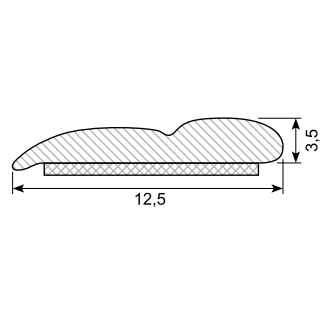

45.886 / 45.886G

Material: Black PVC with adhesive
 Length: 25 m
 45.886G: Grey

45.894 *

Material: PVC with adhesive
 Length: 25 m
 Min. order: 300 m

45.980A *

Material: Chrome PVC with adhesive
 Length: 25 m
 Min. order: 500 m

45.980K *

Material: PVC with adhesive
 Length: 340 mm
 Min. order: 1.400 pcs.
 Example fix lengths

45.980S *

Length: 25 m
 Min. order: 500 m

45.102G

Length: 25 m

45.308C / 45.308C-50 *

Material: Chrome PVC
 Length: 5 m
 45.308C-50 (50 m)
 Min. order: 300 m

45.309C / 45.309C-50 *

Material: Chrome PVC
 Length: 5 m
 45.309C-50 (50 m)
 Min. order: 300 m

45.216C-50 *

Material: Chrome PVC
 Length: 50 m
 Min. order: 300 m

45.123 *

Material: PVC gutter with adhesive
Length: 25 m
Min. order: 300 m

45.393 *

Material: PVC gutter with adhesive
Length: 25 m
Min. order: 300 m

45.394 *

Material: PVC gutter with adhesive
Length: 25 m
Min. order: 300 m

45.901 *

Material: PVC gutter with adhesive
Length: 25 m
Min. order: 300 m