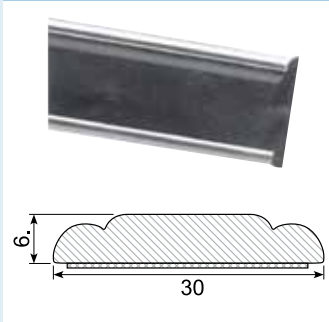

Material: PVC with adhesive
Length: 25 m

45.874