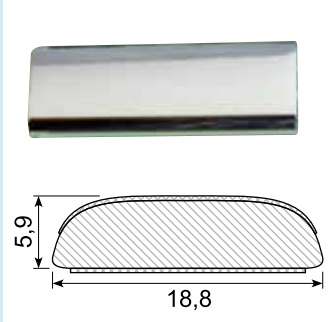

45.206AL

Material: PVC gutter with adhesive
Length: 2 m

45.224

Material: White PVC gutter with adhesive
Length: 25 m

45.217C *

Material: Chrome PVC with adhesive
Length: 5 m

45.221C *

Material: Chrome PVC with adhesive
Length: 5 m

45.347C *

Material: Chrome PVC with adhesive
Length: 5 m

45.884C *

Material: Chrome PVC with adhesive
Length: 5 m

45.383C *

Material: Chrome PVC with adhesive
Length: 5 m

45.388C *

Material: Chrome PVC with adhesive
Length: 5 m

45.705C *

Material: Chrome PVC with adhesive
Length: 5 m

45.832

Material: PVC with adhesive
Length: 25 m

45.836

Material: PVC with adhesive
Length: 25 m

45.837

Material: PVC with adhesive
Length: 25 m
Hardness: SH 74 - 76
Density: 1,32

45.980K *

Material: PVC with adhesive
 Length: 340 mm
 Min. order: 1.400 pcs.
 Example fix lengths

45.980S *

Length: 25 m
 Min. order: 500 m

45.102G

Length: 25 m

45.308C / 45.308C-50 *

Material: Chrome PVC
 Length: 5 m
 45.308C-50 (50 m)
 Min. order: 300 m