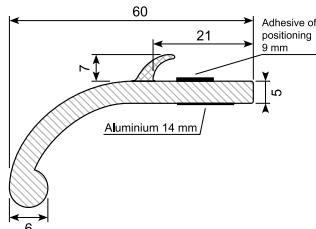

PVC universal wheel arch panel with adhesive. Coil.
Color: Grey / black
Length: 6 m

45.235NG429 *