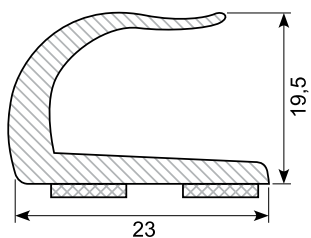

45.980K *

Material: PVC with adhesive
 Length: 340 mm
 Min. order: 1.400 pcs.
 Example fix lengths

45.980S *

Length: 25 m
 Min. order: 500 m

45.102G

Length: 25 m

45.308C / 45.308C-50 *

Material: Chrome PVC
 Length: 5 m
 45.308C-50 (50 m)
 Min. order: 300 m

45.309C / 45.309C-50 *

Material: Chrome PVC
 Length: 5 m
 45.309C-50 (50 m)
 Min. order: 300 m

45.216C-50 *

Material: Chrome PVC
 Length: 50 m
 Min. order: 300 m

45.123 *

Material: PVC gutter with adhesive
Length: 25 m
Min. order: 300 m

45.393 *

Material: PVC gutter with adhesive
Length: 25 m
Min. order: 300 m

45.394 *

Material: PVC gutter with adhesive
Length: 25 m
Min. order: 300 m

45.901 *

Material: PVC gutter with adhesive
Length: 25 m
Min. order: 300 m