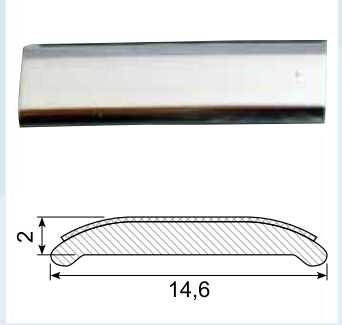

45.206AL

Material: PVC gutter with adhesive
Length: 2 m

45.224

Material: White PVC gutter with adhesive
Length: 25 m

45.217C *

Material: Chrome PVC with adhesive
Length: 5 m

45.221C *

Material: Chrome PVC with adhesive
Length: 5 m

45.347C *

Material: Chrome PVC with adhesive
Length: 5 m

45.884C *

Material: Chrome PVC with adhesive
Length: 5 m

45.383C *

Material: Chrome PVC with adhesive
Length: 5 m

45.388C *

Material: Chrome PVC with adhesive
Length: 5 m

45.705C *

Material: Chrome PVC with adhesive
Length: 5 m

45.832

Material: PVC with adhesive
Length: 25 m

45.836

Material: PVC with adhesive
Length: 25 m

45.837

Material: PVC with adhesive
Length: 25 m
Hardness: SH 74 - 76
Density: 1,32

45.886 / 45.886G

Material: Black PVC with adhesive
 Length: 25 m
 45.886G: Grey

45.894 *

Material: PVC with adhesive
 Length: 25 m
 Min. order: 300 m

45.980A *

Material: Chrome PVC with adhesive
 Length: 25 m
 Min. order: 500 m