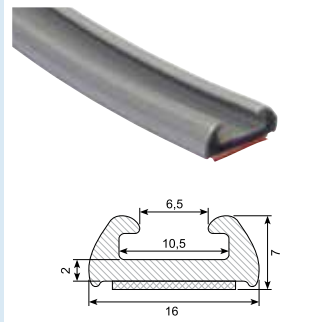

45.886 / 45.886G

Material: Black PVC with adhesive
 Length: 25 m
 45.886G: Grey

45.894 *

Material: PVC with adhesive
 Length: 25 m
 Min. order: 300 m

45.980A *

Material: Chrome PVC with adhesive
 Length: 25 m
 Min. order: 500 m

45.980K *

Material: PVC with adhesive
 Length: 340 mm
 Min. order: 1.400 pcs.
 Example fix lengths

45.980S *

Length: 25 m
 Min. order: 500 m

45.102G

Length: 25 m

45.308C / 45.308C-50 *

Material: Chrome PVC
 Length: 5 m
 45.308C-50 (50 m)
 Min. order: 300 m

45.309C / 45.309C-50 *

Material: Chrome PVC
 Length: 5 m
 45.309C-50 (50 m)
 Min. order: 300 m

45.216C-50 *

Material: Chrome PVC
 Length: 50 m
 Min. order: 300 m

45.123 *

Material: PVC gutter with adhesive
Length: 25 m
Min. order: 300 m