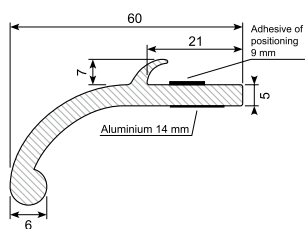

45.309C / 45.309C-50 *

Material: Chrome PVC
 Length: 5 m
 45.309C-50 (50 m)
 Min. order: 300 m

45.216C-50 *

Material: Chrome PVC
 Length: 50 m
 Min. order: 300 m

45.123 *

Material: PVC gutter with adhesive
Length: 25 m
Min. order: 300 m

45.393 *

Material: PVC gutter with adhesive
Length: 25 m
Min. order: 300 m

45.394 *

Material: PVC gutter with adhesive
Length: 25 m
Min. order: 300 m

45.901 *

Material: PVC gutter with adhesive
Length: 25 m
Min. order: 300 m

45.2031024 *

PVC universal wheel arch panel with adhesive. Set of 4 pcs.
Length: 1,5 m

45.20511046 *

PVC universal wheel arch panel with adhesive. Coil.
Color: Black
Length: 6 m

45.20511091 *

PVC universal wheel arch panel with adhesive. Set of 2 pcs.
Length: 1,5 m

45.2051445 *

PVC universal wheel arch panel with adhesive. Coil.
Length: 12,5 m

45.235N1057 *

PVC universal wheel arch panel with adhesive. Coil.
Color: Black
Length: 6 m

45.235N429 *

PVC universal wheel arch panel with adhesive. Coil.
Color: Black
Length: 12,5 m