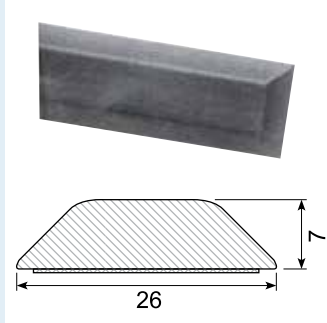

45.206AL

Material: PVC gutter with adhesive
Length: 2 m

45.224

Material: White PVC gutter with adhesive
Length: 25 m

45.217C *

Material: Chrome PVC with adhesive
Length: 5 m

45.221C *

Material: Chrome PVC with adhesive
Length: 5 m

45.347C *

Material: Chrome PVC with adhesive
Length: 5 m

45.884C *

Material: Chrome PVC with adhesive
Length: 5 m

45.383C *

Material: Chrome PVC with adhesive
Length: 5 m

45.388C *

Material: Chrome PVC with adhesive
Length: 5 m

45.705C *

Material: Chrome PVC with adhesive
Length: 5 m

45.832

Material: PVC with adhesive
Length: 25 m

45.836

Material: PVC with adhesive
Length: 25 m

45.837

Material: PVC with adhesive
Length: 25 m
Hardness: SH 74 - 76
Density: 1,32

45.886 / 45.886G

Material: Black PVC with adhesive
 Length: 25 m
 45.886G: Grey

45.894 *

Material: PVC with adhesive
 Length: 25 m
 Min. order: 300 m

45.980A *

Material: Chrome PVC with adhesive
 Length: 25 m
 Min. order: 500 m