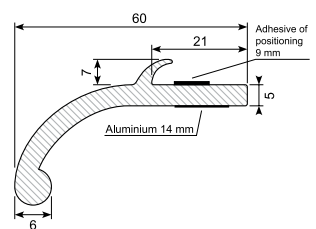

45.309C / 45.309C-50 *

Material: Chrome PVC
 Length: 5 m
 45.309C-50 (50 m)
 Min. order: 300 m

45.216C-50 *

Material: Chrome PVC
 Length: 50 m
 Min. order: 300 m

45.123 *

Material: PVC gutter with adhesive
Length: 25 m
Min. order: 300 m

45.393 *

Material: PVC gutter with adhesive
Length: 25 m
Min. order: 300 m

45.394 *

Material: PVC gutter with adhesive
Length: 25 m
Min. order: 300 m

45.901 *

Material: PVC gutter with adhesive
Length: 25 m
Min. order: 300 m

45.2031024 *

PVC universal wheel arch panel with adhesive. Set of 4 pcs.
Length: 1,5 m

45.20511046 *

PVC universal wheel arch panel with adhesive. Coil.
Color: Black
Length: 6 m

45.20511091 *

PVC universal wheel arch panel with adhesive. Set of 2 pcs.
Length: 1,5 m

45.2051445 *

PVC universal wheel arch panel with adhesive. Coil.
Length: 12,5 m

45.235N1057 *

PVC universal wheel arch panel with adhesive. Coil.
Color: Black
Length: 6 m

45.235N429 *

PVC universal wheel arch panel with adhesive. Coil.
Color: Black
Length: 12,5 m