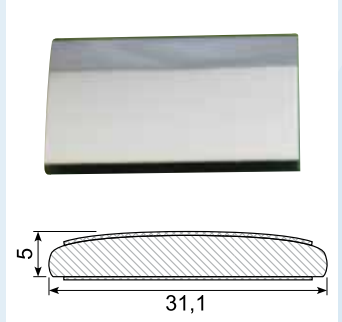

45.206AL

Material: PVC gutter with adhesive
Length: 2 m

45.224

Material: White PVC gutter with adhesive
Length: 25 m

45.217C *

Material: Chrome PVC with adhesive
Length: 5 m

45.221C *

Material: Chrome PVC with adhesive
Length: 5 m

45.347C *

Material: Chrome PVC with adhesive
Length: 5 m

45.884C *

Material: Chrome PVC with adhesive
Length: 5 m

45.383C *

Material: Chrome PVC with adhesive
Length: 5 m

45.388C *

Material: Chrome PVC with adhesive
Length: 5 m

45.705C *

Material: Chrome PVC with adhesive
Length: 5 m

45.832

Material: PVC with adhesive
Length: 25 m

45.836

Material: PVC with adhesive
Length: 25 m

45.837

Material: PVC with adhesive
Length: 25 m
Hardness: SH 74 - 76
Density: 1,32

45.886 / 45.886G

Material: Black PVC with adhesive
 Length: 25 m
 45.886G: Grey

45.894 *

Material: PVC with adhesive
 Length: 25 m
 Min. order: 300 m

45.980A *

Material: Chrome PVC with adhesive
 Length: 25 m
 Min. order: 500 m