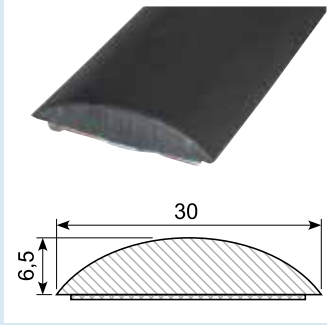

45.347C *

Material: Chrome PVC with adhesive
Length: 5 m

45.884C *

Material: Chrome PVC with adhesive
Length: 5 m

45.383C *

Material: Chrome PVC with adhesive
Length: 5 m

45.388C *

Material: Chrome PVC with adhesive
Length: 5 m

45.705C *

Material: Chrome PVC with adhesive
Length: 5 m

45.832

Material: PVC with adhesive
Length: 25 m

45.836

Material: PVC with adhesive
Length: 25 m

45.837

Material: PVC with adhesive
Length: 25 m
Hardness: SH 74 - 76
Density: 1,32

45.886 / 45.886G

Material: Black PVC with adhesive
 Length: 25 m
 45.886G: Grey

45.894 *

Material: PVC with adhesive
 Length: 25 m
 Min. order: 300 m

45.980A *

Material: Chrome PVC with adhesive
 Length: 25 m
 Min. order: 500 m