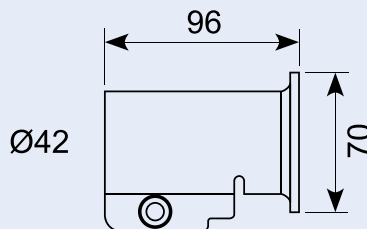

52.DK8220

Galvaniseret holder for skærmstivere.
Support for stay, zinc-plated.