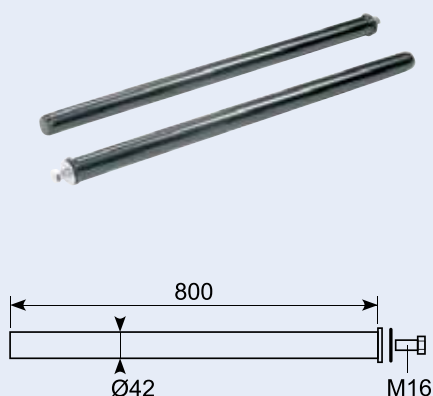

52.DK8022

Skærmholdere, montering direkte på chassis, pulverlakeret sort. Gods 2.5 mm.
Stay, straight, attached to chassis, black powder-coated. Wall 2.5 mm.