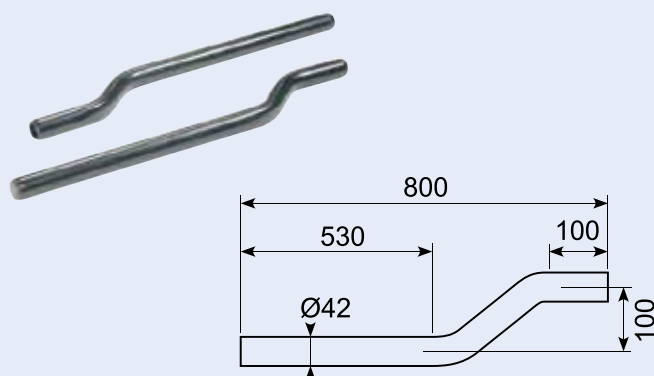

52.DK8016

Skærmholdere, kurvede, pulverlakeret sort. Gods 2.5 mm.
Stay, curved, black powder-coated. Wall 2.5 mm.