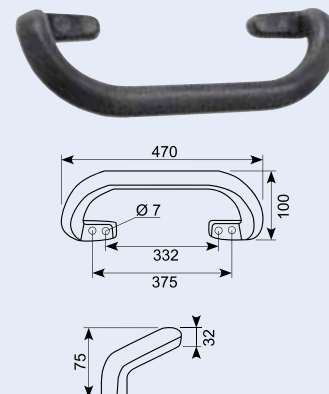

23.231 * **

Forsat bøjlegreb - sort kunststof. Med stålindlæg, mont. fra forsiden med skjulte skruer.

Foamed steel-cored grab rail. Black polyurethane, mounted from the front with concealed screws.