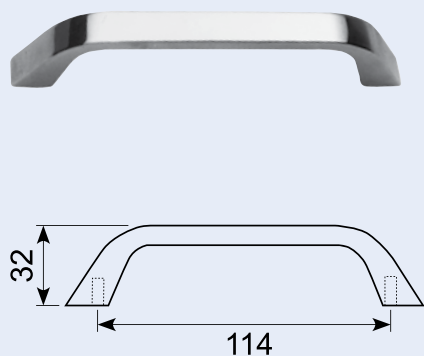

23.207K

Bøjlegreb - krom. Monteret fra bagsiden.

Grab handle - chrome. Mounted from the back.