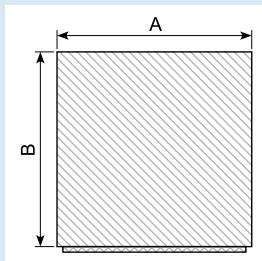

# Cellegummi / Cellular rubber

Material: Black EPDM,  
with adhesive  
Hardness: SH 25  
density 0,14

Art.	A x B (mm)	Art.	A x B (mm)	Art.	A x B (mm)	Art.	A x B (mm)
36.60403 *	4 x 3	36.61005	10 x 5	36.61530 *	15 x 30	36.63005	30 x 5
36.60404 *	4 x 4	36.61008	10 x 8	36.61603	16 x 3	36.63010	30 x 10
36.60405	4 x 5	36.61010	10 x 10	36.61710 *	17 x 10	36.63012	30 x 12
36.60503	5 x 3	36.61203	12 x 3	36.61808	18 x 8	36.64003	40 x 3
36.60505	5 x 5	36.61204 *	12 x 4	36.62002	20 x 2	36.64005 *	40 x 5
36.60605 *	6 x 5	36.61205	12 x 5	36.62003	20 x 3	36.64010	40 x 10
36.60802	8 x 2	36.61310 *	13 x 10	36.62004	20 x 4	36.64015	40 x 15
36.60803	8 x 3	36.61502 *	15 x 2	36.62005	20 x 5	36.65003	50 x 3
36.60804	8 x 4	36.61503	15 x 3	36.62008	20 x 8	36.65010	50 x 10
36.60805 *	8 x 5	36.61505	15 x 5	36.62010	20 x 10	36.66004 *	60 x 4
36.60808	8 x 8	36.61506	15 x 6	36.62305 *	23 x 5	36.66004X	60 x 4
36.61001	10 x 1	36.61508	15 x 8	36.62502	25 x 2	36.67502 *	75 x 2
36.61002	10 x 2	36.61510	15 x 10	36.62506	25 x 6		
36.61003	10 x 3	36.61512	15 x 12	36.62510	25 x 10		
36.61004	10 x 4	36.61518 *	15 x 18	36.62525 *	25 x 25		

Material: CR, with  
standard  
adhesive.  
CR-5952 tape  
without glass-  
fiber  
Hardness: SH 25  
density 0,14

Art.	A x B (mm)	Art.	A x B (mm)	Art.	A x B (mm)
36.60802CR	8 x 2	36.62004CR *	20 x 4	36.65005CR-5952 *	50 x 5
36.60804CR	8 x 4	36.63005CR-5952 *	30 x 5	36.65007CR *	50 x 7
36.60808CR *	8 x 8	36.63030CR	30 x 30	36.68005CR *	80 x 5
36.61003CR *	10 x 3	36.63204CR *	32 x 4	36.68005CR-5952 *	80 x 5
36.61010CR *	10 x 10	36.64005CR *	40 x 5		
36.61609CR *	16 x 9	36.65005CR *	50 x 5		

Cellular rubber plates no adhesive

Material: EPDM  
Color: Black

Art.	Length (mm)	Thickness (mm)	Width (mm)	Quality
38.188 *	1.000	40	2.000	EPDM
38.189 *	1.000	50	2.000	EPDM

Cellular rubber plates with adhesive

Art.	Length (mm)	Thickness (mm)	Width (mm)	Quality
38.190 *	1.000	10	1.400	CR
38.191 *	1.000	15	1.400	CR