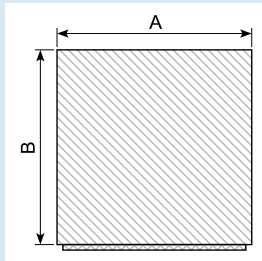

# Cellegummi / Cellular rubber

Material: Black EPDM,  
with adhesive  
Hardness: SH 25  
density 0,14

Art.	A x B (mm)	Art.	A x B (mm)	Art.	A x B (mm)	Art.	A x B (mm)
36.60403 *	4 x 3	36.61005	10 x 5	36.61530 *	15 x 30	36.63005	30 x 5
36.60404 *	4 x 4	36.61008	10 x 8	36.61603	16 x 3	36.63010	30 x 10
36.60405	4 x 5	36.61010	10 x 10	36.61710 *	17 x 10	36.63012	30 x 12
36.60503	5 x 3	36.61203	12 x 3	36.61808	18 x 8	36.64003	40 x 3
36.60505	5 x 5	36.61204 *	12 x 4	36.62002	20 x 2	36.64005 *	40 x 5
36.60605 *	6 x 5	36.61205	12 x 5	36.62003	20 x 3	36.64010	40 x 10
36.60802	8 x 2	36.61310 *	13 x 10	36.62004	20 x 4	36.64015	40 x 15
36.60803	8 x 3	36.61502 *	15 x 2	36.62005	20 x 5	36.65003	50 x 3
36.60804	8 x 4	36.61503	15 x 3	36.62008	20 x 8	36.65010	50 x 10
36.60805 *	8 x 5	36.61505	15 x 5	36.62010	20 x 10	36.66004 *	60 x 4
36.60808	8 x 8	36.61506	15 x 6	36.62305 *	23 x 5	36.66004X	60 x 4
36.61001	10 x 1	36.61508	15 x 8	36.62502	25 x 2	36.67502 *	75 x 2
36.61002	10 x 2	36.61510	15 x 10	36.62506	25 x 6		
36.61003	10 x 3	36.61512	15 x 12	36.62510	25 x 10		
36.61004	10 x 4	36.61518 *	15 x 18	36.62525 *	25 x 25		

Material: CR, with  
standard  
adhesive.  
CR-5952 tape  
without glass-  
fiber  
Hardness: SH 25  
density 0,14

Art.	A x B (mm)	Art.	A x B (mm)	Art.	A x B (mm)
36.60802CR	8 x 2	36.62004CR *	20 x 4	36.65005CR-5952 *	50 x 5
36.60804CR	8 x 4	36.63005CR-5952 *	30 x 5	36.65007CR *	50 x 7
36.60808CR *	8 x 8	36.63030CR	30 x 30	36.68005CR *	80 x 5
36.61003CR *	10 x 3	36.63204CR *	32 x 4	36.68005CR-5952 *	80 x 5
36.61010CR *	10 x 10	36.64005CR *	40 x 5		
36.61609CR *	16 x 9	36.65005CR *	50 x 5		

Cellular rubber plates no adhesive

Material: EPDM  
Color: Black

Art.	Length (mm)	Thickness (mm)	Width (mm)	Quality
38.188 *	1.000	40	2.000	EPDM
38.189 *	1.000	50	2.000	EPDM

Cellular rubber plates with adhesive

Art.	Length (mm)	Thickness (mm)	Width (mm)	Quality
38.190 *	1.000	10	1.400	CR
38.191 *	1.000	15	1.400	CR