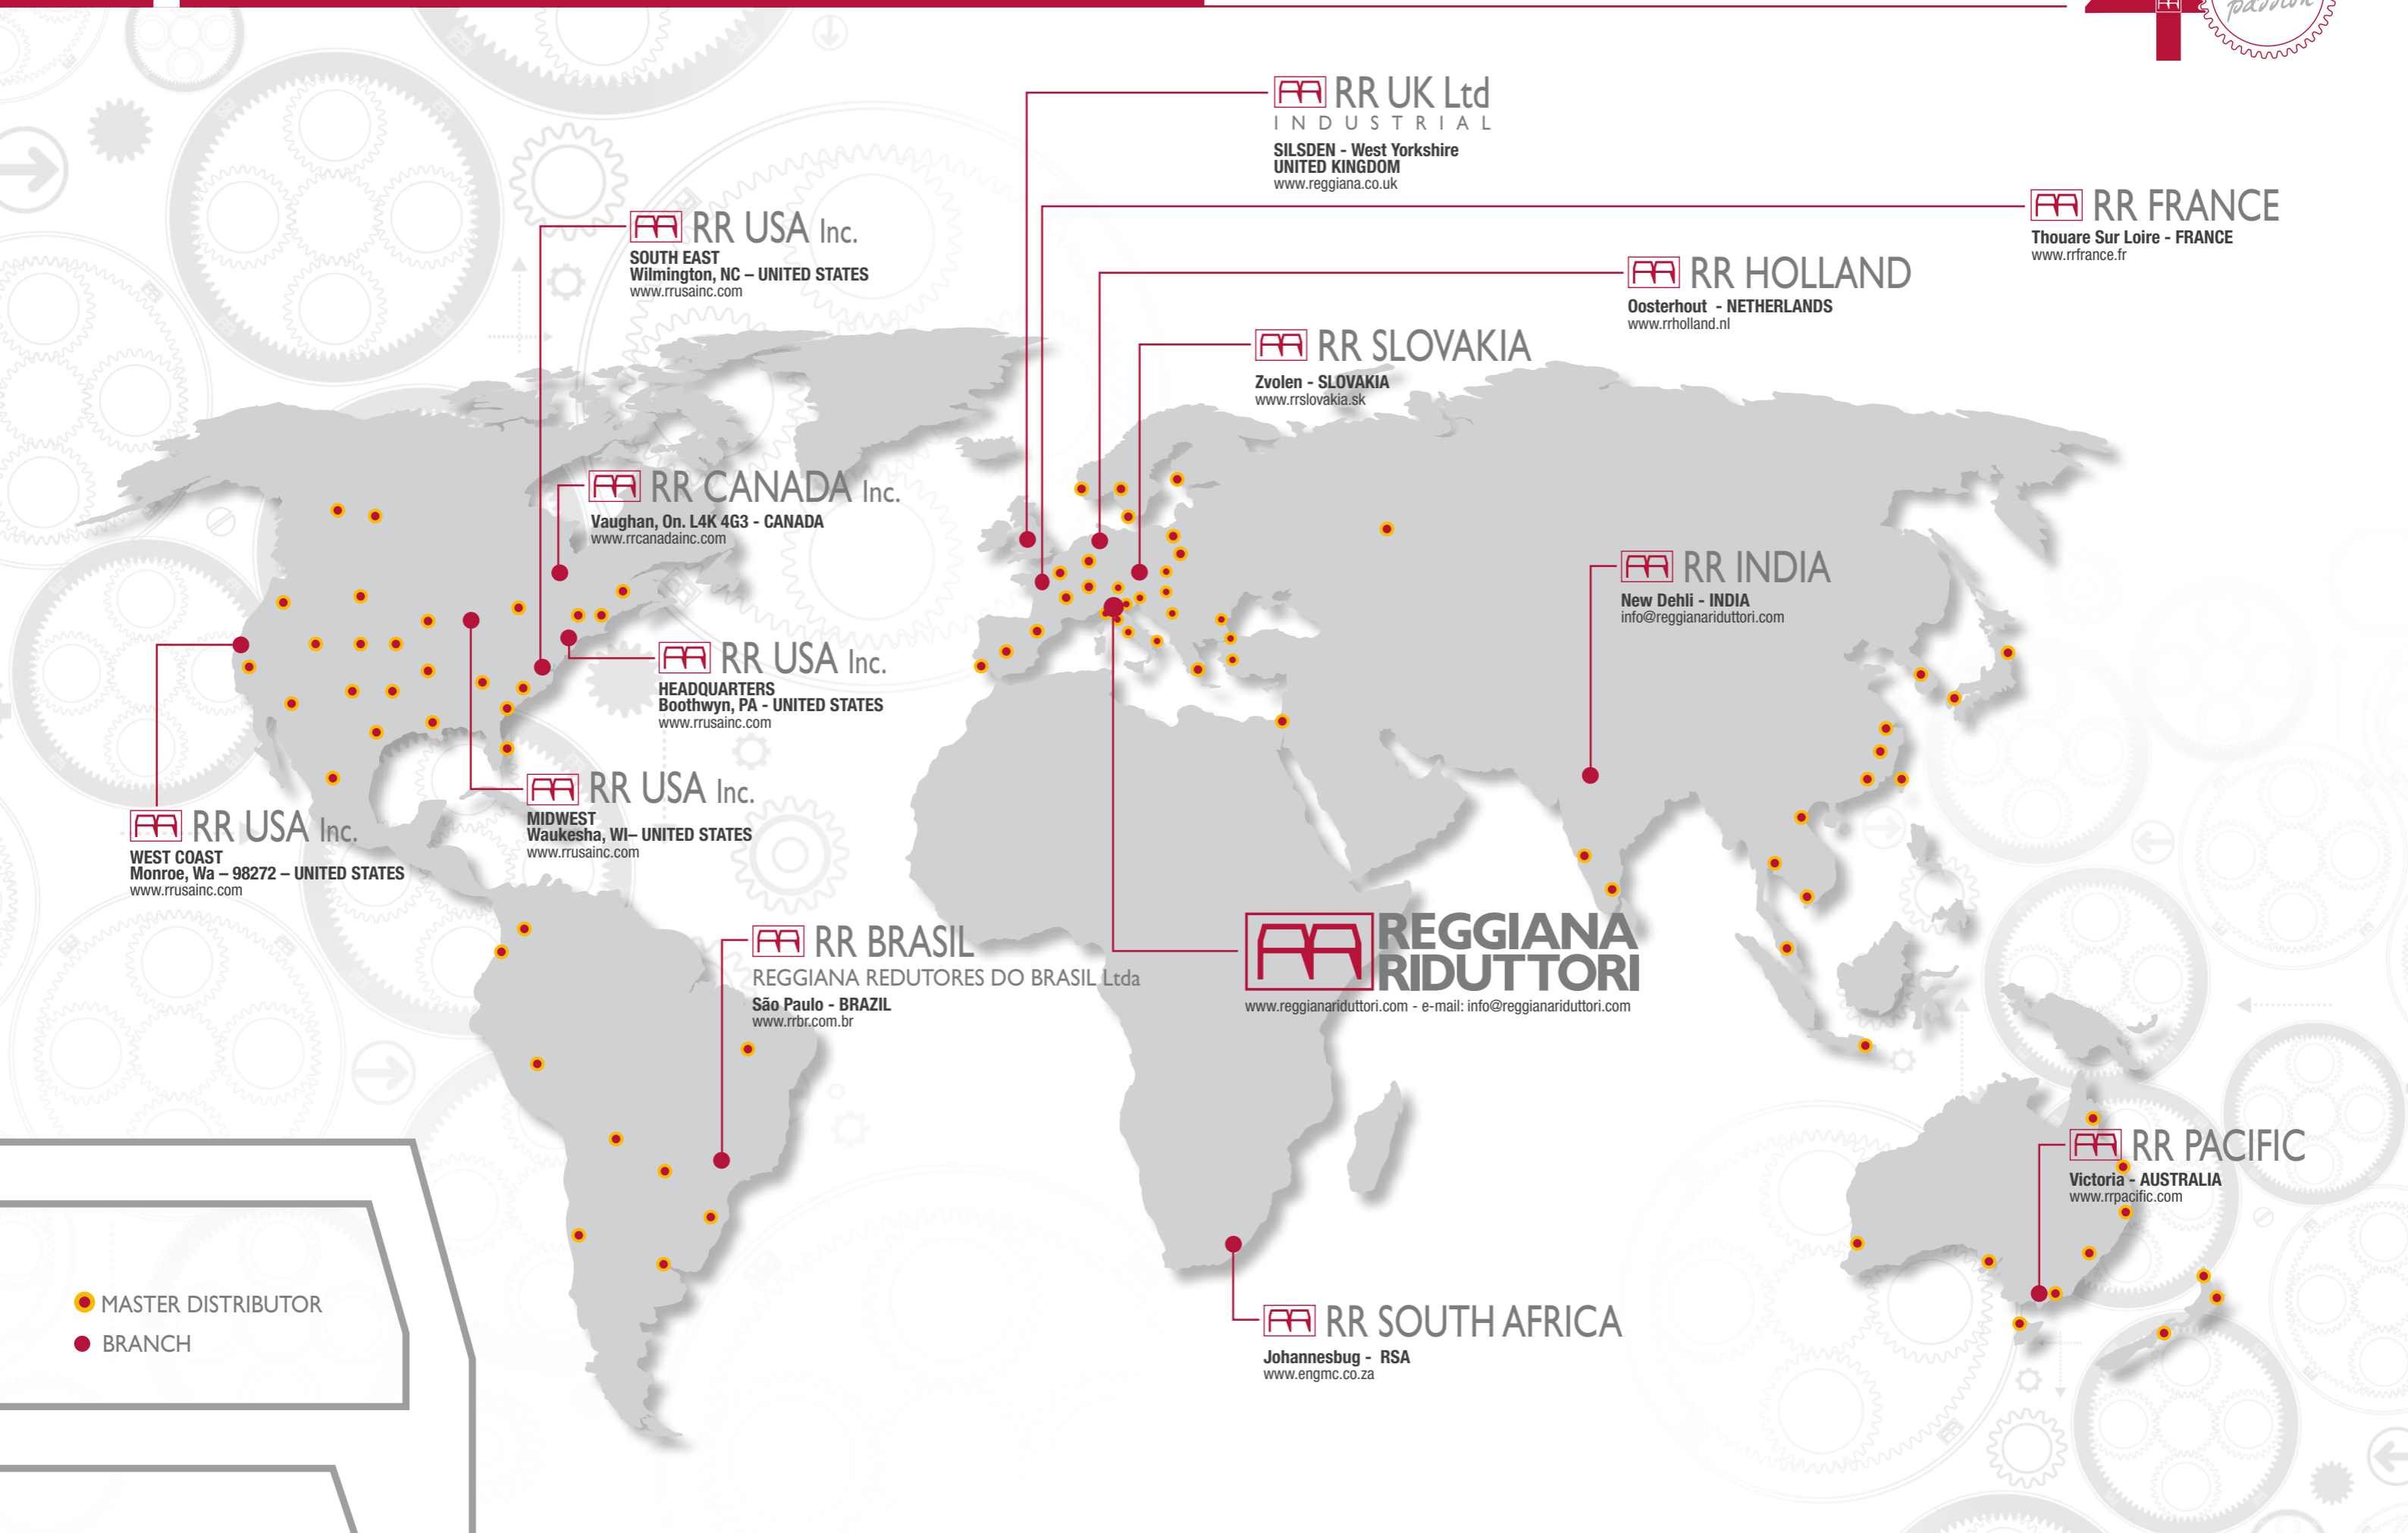

AA **REGGIANA
RIDUTTORI**
PLANETARY REDUCTION **GEARS**

R02-17

AA **REGGIANA
RIDUTTORI**
PLANETARY REDUCTION **GEARS**

COMPANY PROFILE

44

With **over 40 years** of Engineering experience, Reggiana Riduttori is one of the world's leading companies in the design and manufacture of gearboxes for a wide variety of power transmission applications. To ensure that the highest standards in engineering, quality and production are always met, our products are **100% manufactured in Italy** at our headquarters in San Polo d'Enza.

AGRICULTURE & FORESTRY

MATERIAL HANDLING

MINING & MINERAL PROCESSING

HEAVY INDUSTRIAL

MARINE & OFFSHORE

AERIAL WORK PLATFORMS

SUGAR INDUSTRY

RR UK Ltd
INDUSTRIAL
SILSDEN - West Yorkshire
UNITED KINGDOM
www.reggiana.co.uk

RR FRANCE
Thouare Sur Loire - FRANCE
www.rrfrance.fr

RR HOLLAND
Oosterhout - NETHERLANDS
www.rrholland.nl

RR SLOVAKIA
Zvolen - SLOVAKIA
www.rrslovakia.sk

RR USA Inc.
SOUTH EAST
Wilmington, NC - UNITED STATES
www.rrusainc.com

RR PACIFIC
Victoria - AUSTRALIA
www.rrpacific.com

RR SOUTH AFRICA
Johannesbug - RSA
www.engmc.co.za

● MASTER DISTRIBUTOR
● BRANCH