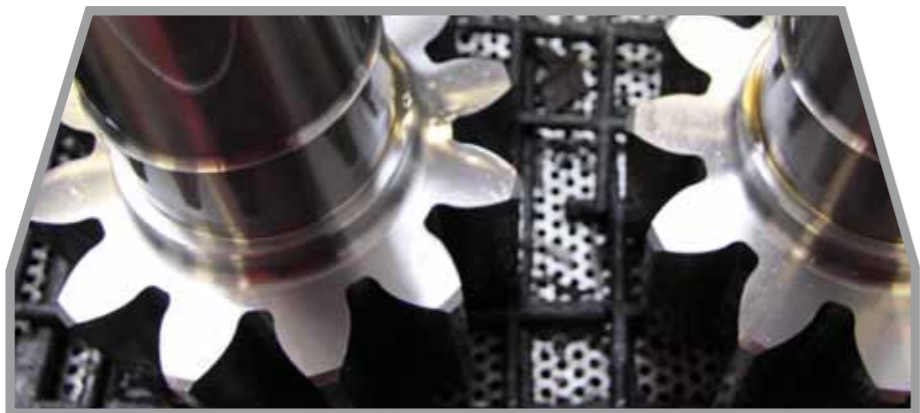

AA **REGGIANA
RIDUTTORI**
PLANETARY REDUCTION **GEARS**

R02-17

AA **REGGIANA
RIDUTTORI**
PLANETARY REDUCTION **GEARS**

COMPANY PROFILE

44

With **over 40 years** of Engineering experience, Reggiana Riduttori is one of the world's leading companies in the design and manufacture of gearboxes for a wide variety of power transmission applications. To ensure that the highest standards in engineering, quality and production are always met, our products are **100% manufactured in Italy** at our headquarters in San Polo d'Enza.

P/RH/RV

T2max Nm=2,500-4,300,000
Ratio=1.12-5061

Helical and bevel helical line,
combined units.

Continuous investments in **Research and Development** have guaranteed that we have the most modern automation machining centres available. This enables us to respond swiftly to the changing market demands for customised solutions, whilst maintaining the highest possible quality level. Total Quality Management System is certified **ISO 9001** through the DNV organization.