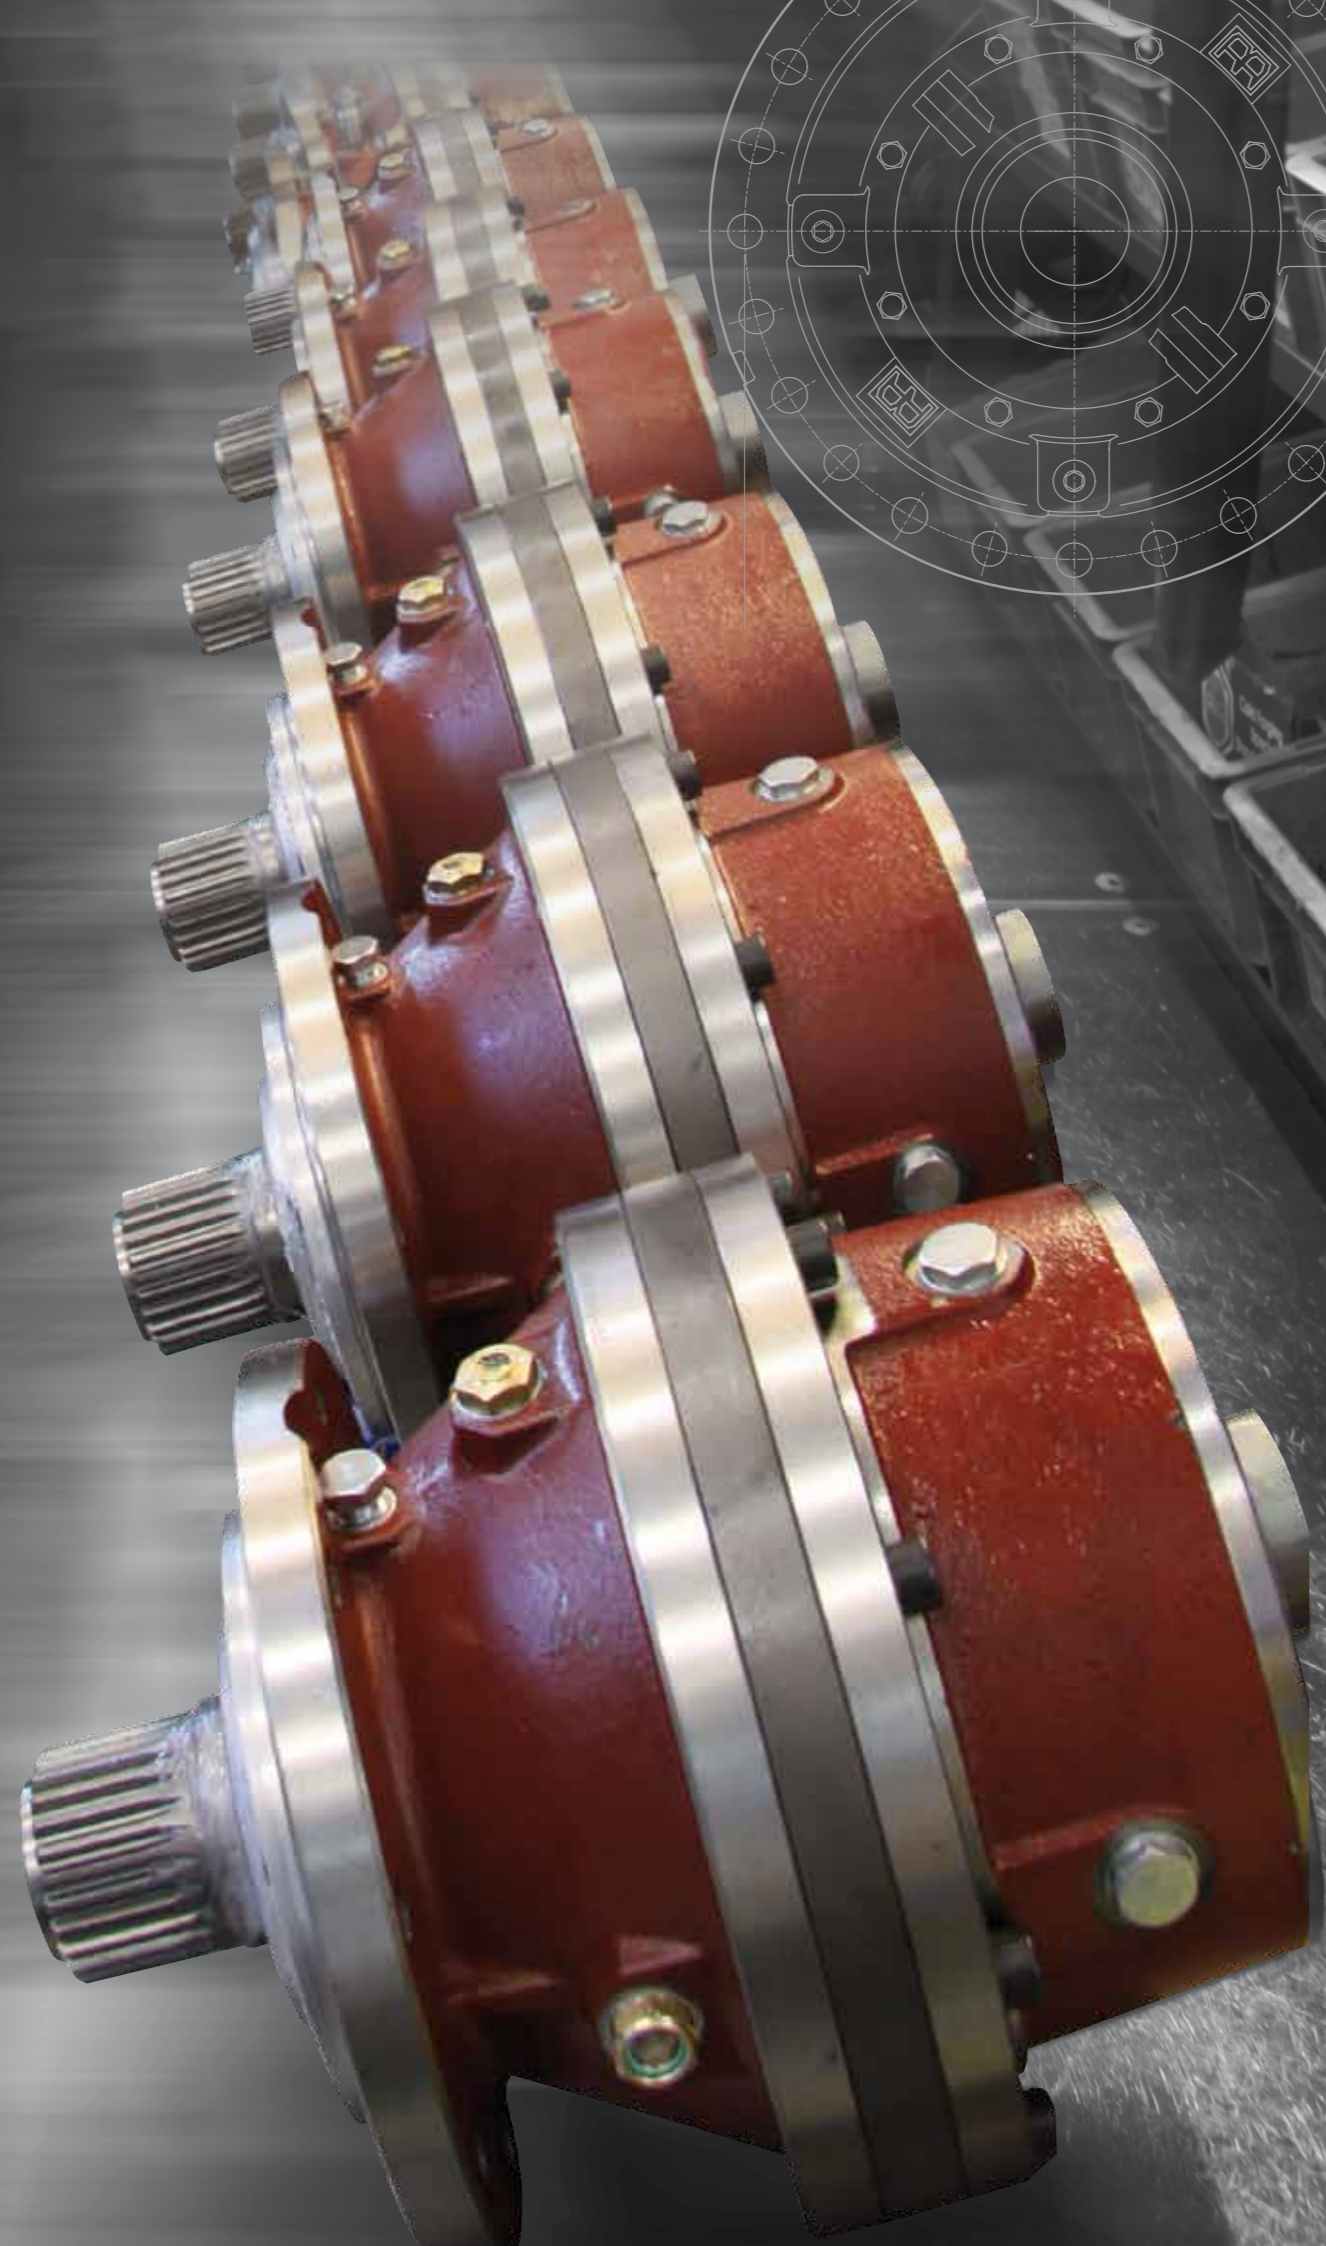

P/RH/RV

T2max Nm=2,500-4,300,000
Ratio=1.12-5061

Helical and bevel helical line,
combined units.

Continuous investments in **Research and Development** have guaranteed that we have the most modern automation machining centres available. This enables us to respond swiftly to the changing market demands for customised solutions, whilst maintaining the highest possible quality level. Total Quality Management System is certified **ISO 9001** through the DNV organization.