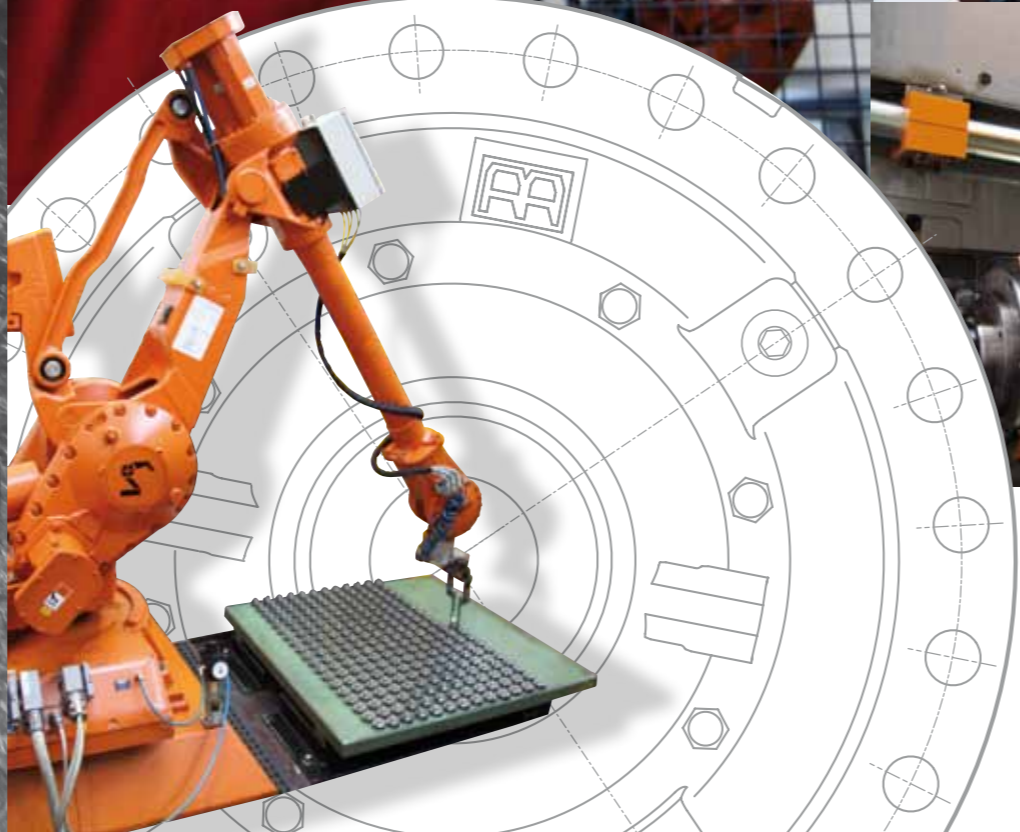

AA **REGGIANA
RIDUTTORI**
PLANETARY REDUCTION **GEARS**

R02-17

AA **REGGIANA
RIDUTTORI**
PLANETARY REDUCTION **GEARS**

COMPANY PROFILE

44

With **over 40 years** of Engineering experience, Reggiana Riduttori is one of the world's leading companies in the design and manufacture of gearboxes for a wide variety of power transmission applications. To ensure that the highest standards in engineering, quality and production are always met, our products are **100% manufactured in Italy** at our headquarters in San Polo d'Enza.

P/RH/RV

T2max Nm=2,500-4,300,000
Ratio=1.12-5061

Helical and bevel helical line,
combined units.

Continuous investments in **Research and Development** have guaranteed that we have the most modern automation machining centres available. This enables us to respond swiftly to the changing market demands for customised solutions, whilst maintaining the highest possible quality level. Total Quality Management System is certified **ISO 9001** through the DNV organization.