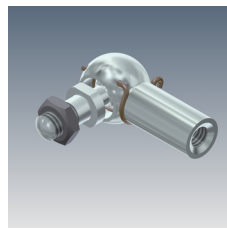

Quick Ship Stainless Steel (AISI Nr. 316L)

48h

High quality stainless steel, quickly available, including FDA oil

- If the order is received by 12am, the shipment will generally be within 48 hours
- The extension force must be indicated on the order
- The Bansbach Quick Ship gas springs include a valve
- Connecting parts, if chosen, will be enclosed

Diameter Ø	Stroke [mm]	Extension Length (EL1)	Connecting Part	Order Number	Extension Force F1 (N)
Ø 6/15	40	107	M5	QSN-15-040	10-400
	80	187		QSN-15-080	
	100	227		QSN-15-100	
	150	327		QSN-15-150	
Ø 8/19	50	164	M8	QSN-19-050	30-700
	100	264		QSN-19-100	
	150	364		QSN-19-150	
	200	464		QSN-19-200	
	250	564		QSN-19-250	
Ø 10/22	100	264	M8	QSN-22-100	50-1300
	150	364		QSN-22-150	
	200	464		QSN-22-200	
	300	664		QSN-22-300	
	500	1064		QSN-22-500	
Ø 14/28	100	262	M10	QSN-28-100	150-2600
	150	362		QSN-28-150	
	200	462		QSN-28-200	
	400	862		QSN-28-400	

Connecting Parts:

QSN-15: D1
QSN-19: A1
QSN-22: A1
QSN-28: B1

QSN-15: -
QSN-19: A5
QSN-22: A5
QSN-28: B9

QSN-15: -
QSN-19: A3
QSN-22: A3
QSN-28: A4

QSN-15: -
QSN-19: A7
QSN-22: A7
QSN-28: A8

Further connection parts and suitable fittings can be found at www.bansbach.de